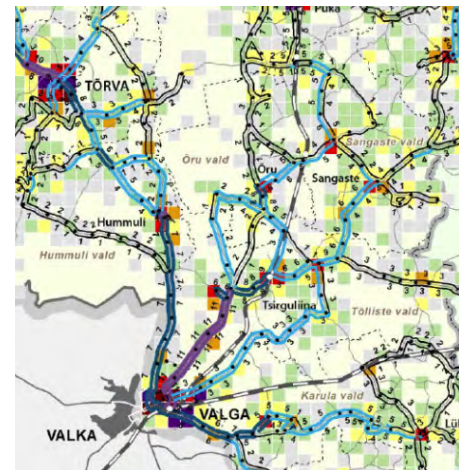

Click here for more information

GEOSPATIAL DATA MANAGEMENT

- 🌐 Regio owns and maintains a particular **geospatial database of the Baltic States**, including buildings, address data, points of interest, land cover, road network and navigation datasets.
- 🌐 We can **collect, validate and analyse** geospatial data from different data sources for a very broad spectrum of customers – cartography, web map solutions, mobile applications, logistics, planning, optimisation.
- 🌐 We **offer complete solutions** – spatial data processing and cartographic design go hand in hand.
- 🌐 We have experience in working with the Multinational Geospatial Co-production Program (**MGCP**) specification and **GAIT** quality control tool.

Click here for more information

Production of the spatial data using satellite imagery, digitising and compilation of spatial data, e.g. land cover or client specified features.

Validation of different geospatial datasets:

- 🌐 technical validation
- 🌐 systemisation
- 🌐 classification
- 🌐 geo-referencing
- 🌐 data transfer
- 🌐 generalisation
- 🌐 organising

Thematic maps and data visualisation using different geospatial datasets.